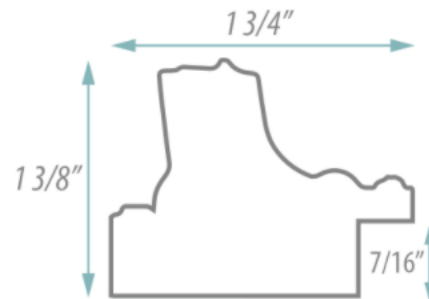

SPECIFICATION SHEET

FRAMED MIRROR

MODEL#: FM 76289-21X36

FRAMED MIRRORS COLLECTION

FEATURES:

- ONE 21X36" HIGH RESOLUTION SILVER PLATE GLASS MIRROR SIZE W/ DECORATIVE FRAME.
- "WALL HUGGER" HANGER FOR MOUNTING INCLUDED.
- STANDARD MOUNTING STYLE IS VERTICAL. FOR HORIZONTAL, PLEASE SPECIFY WHEN ORDERING.
- PACKED IN FOUR WALL (FOLDED DOUBLE WALL) CORRUGATION.
- STYLE: COLONIAL
- COLOR: SILVER
- FINISH: FOIL

MIRROR FINISHES:

- FLAT POLISHED EDGE
- BEVELED EDGE

OVERALL SIZE DIMENSION: 24 1/2" WIDE X 39 1/2" HIGH X 1 3/8" DEEP